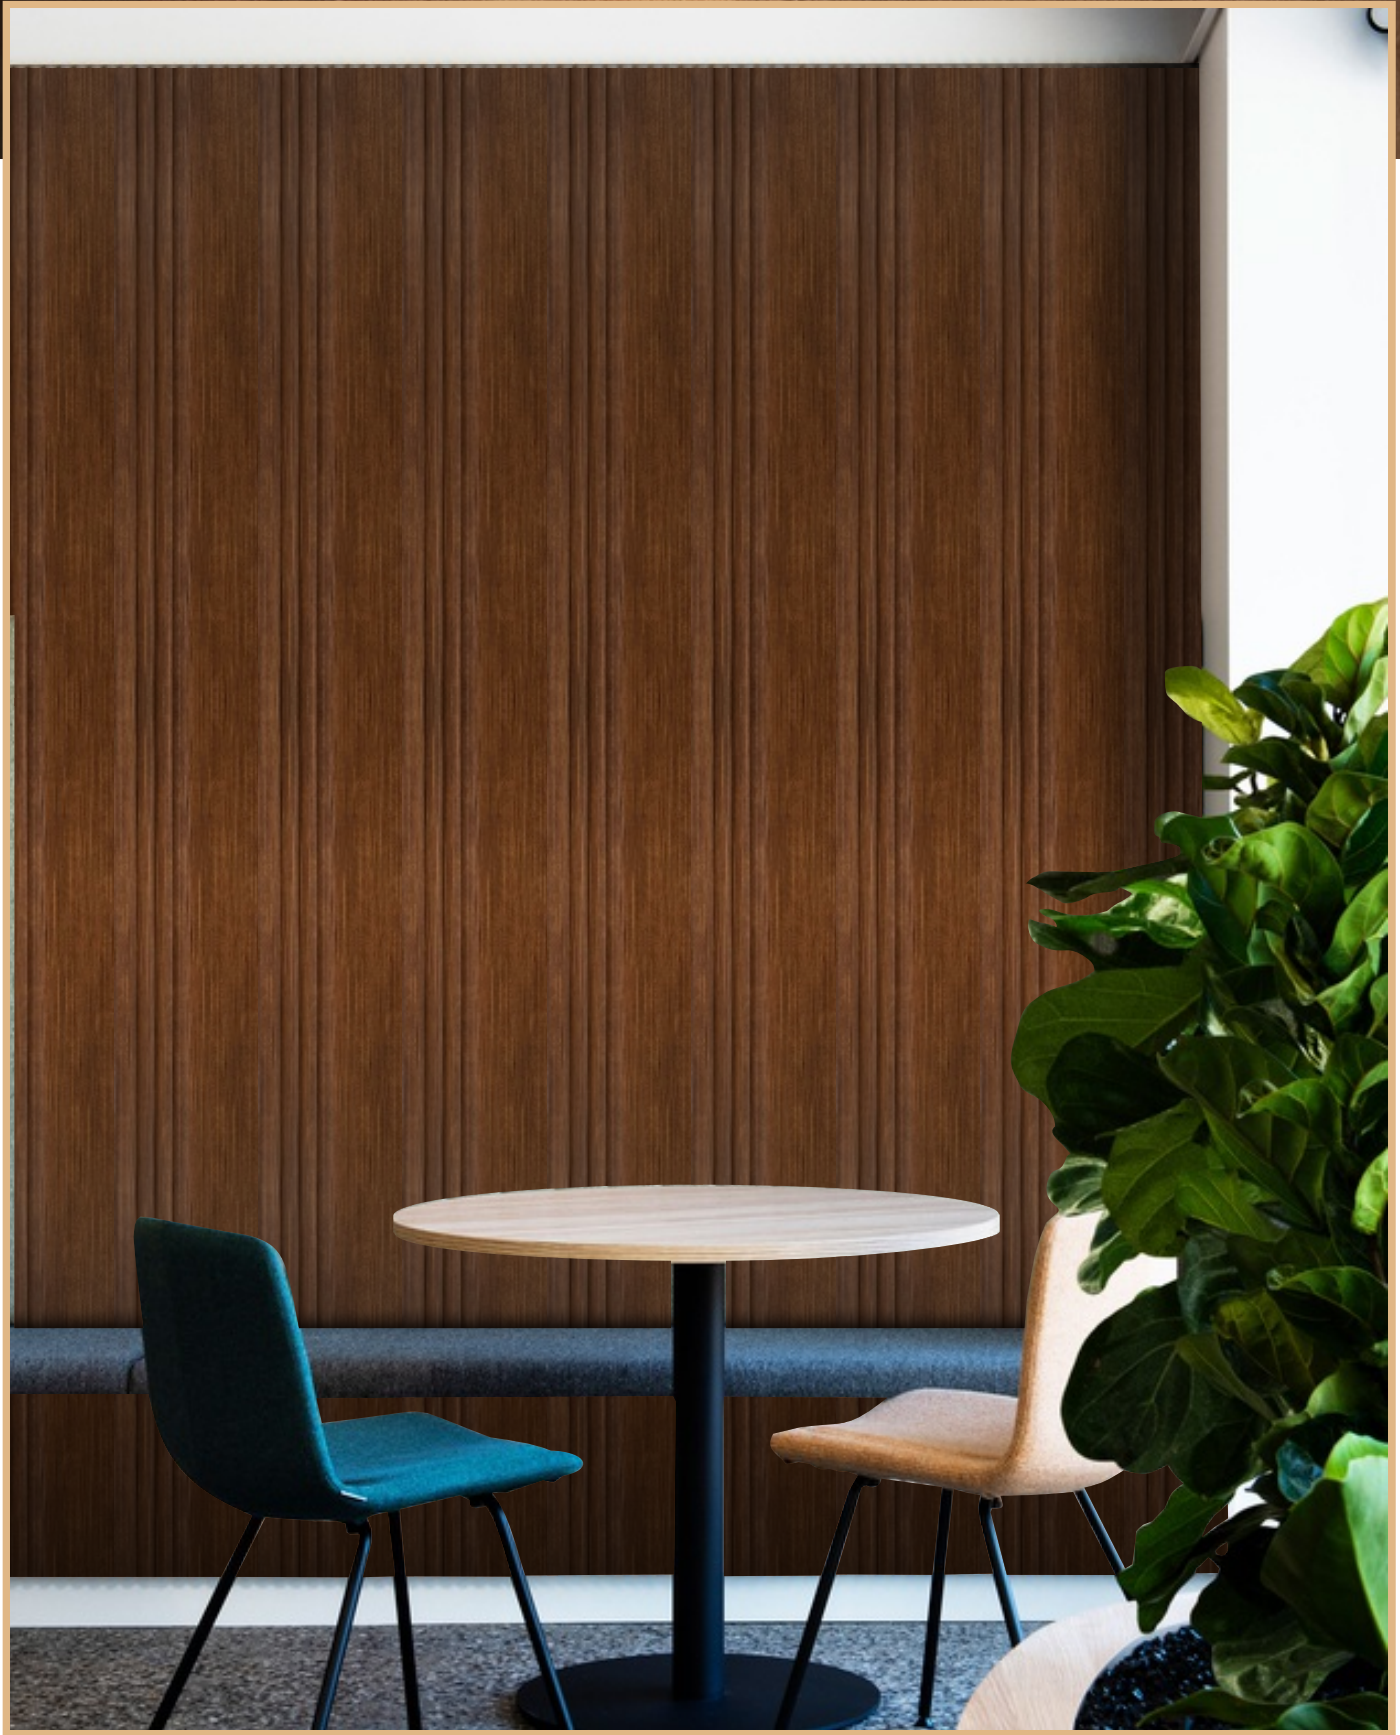

UR-8002 | SIZE 8'X8"
WOOD

UR-8010 | SIZE 8'X8"
WOOD

Glorious look...